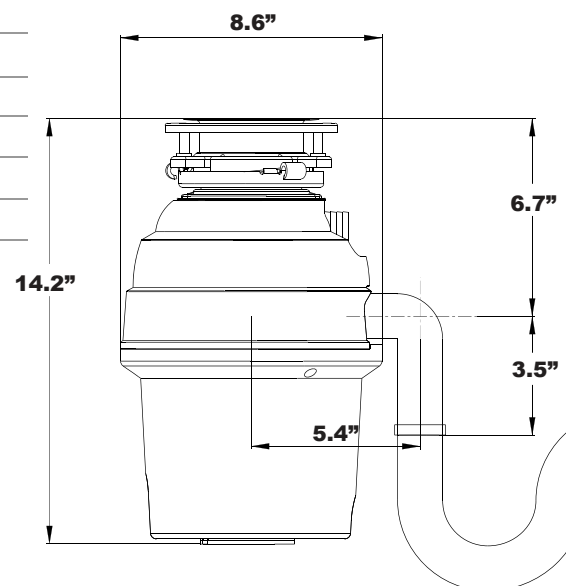

Dimensions

Joneca Corporation

4332 E. La Palma Avenue, Anaheim, California 92807
Telephone: 714.993.5997 Fax: 714.993.2126 Toll Free 1-888-8Joneca
Website: www.Joneca.com Email: ContactUs@Joneca.com

©2015 Joneca Corporation, All Rights Reserved.