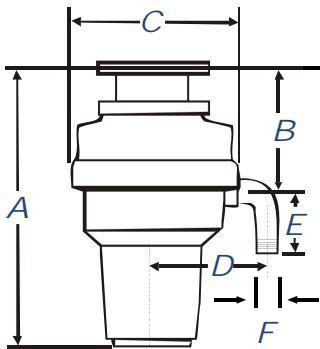

BONE CRUSHER™

FOOD WASTE DISPOSER

Batch Feed

Measurements in inches

	Builder	Standard	Mid-Duty	Heavy Duty	Deluxe	Premium
A	13.9	13.9	14.6	14.9	16	17.3
B	6.3	6.3	7	7.3	7.3	7.3
C	5.2	5.2	7.2	8.7	8.7	8.7
D*	5.4/5.5	5.4/5.5	5.4/5.5	5.5/5.7	5.5/5.7	5.5/5.7
E*	2.7/3.9	2.7/3.9	2.7/3.9	2.7/3.9	2.7/3.9	2.7/3.9
F	1.5	1.5	1.5	1.5	1.5	1.5

* White Elbow/Black Elbow

Batch Feed units add approx. 2.3"/58mm to the "A" and "B" dimension.

Measurements in millimeters

	Builder	Standard	Mid-Duty	Heavy Duty	Deluxe	Premium
A	354	354	372	378	404	439
B	161	161	179	185	185	185
C	132	132	182	220	220	220
D*	137/140	137/140	137/140	140/144	140/144	140/144
E*	70/100	70/100	70/100	70/100	70/100	70/100
F	38	38	38	38	38	38